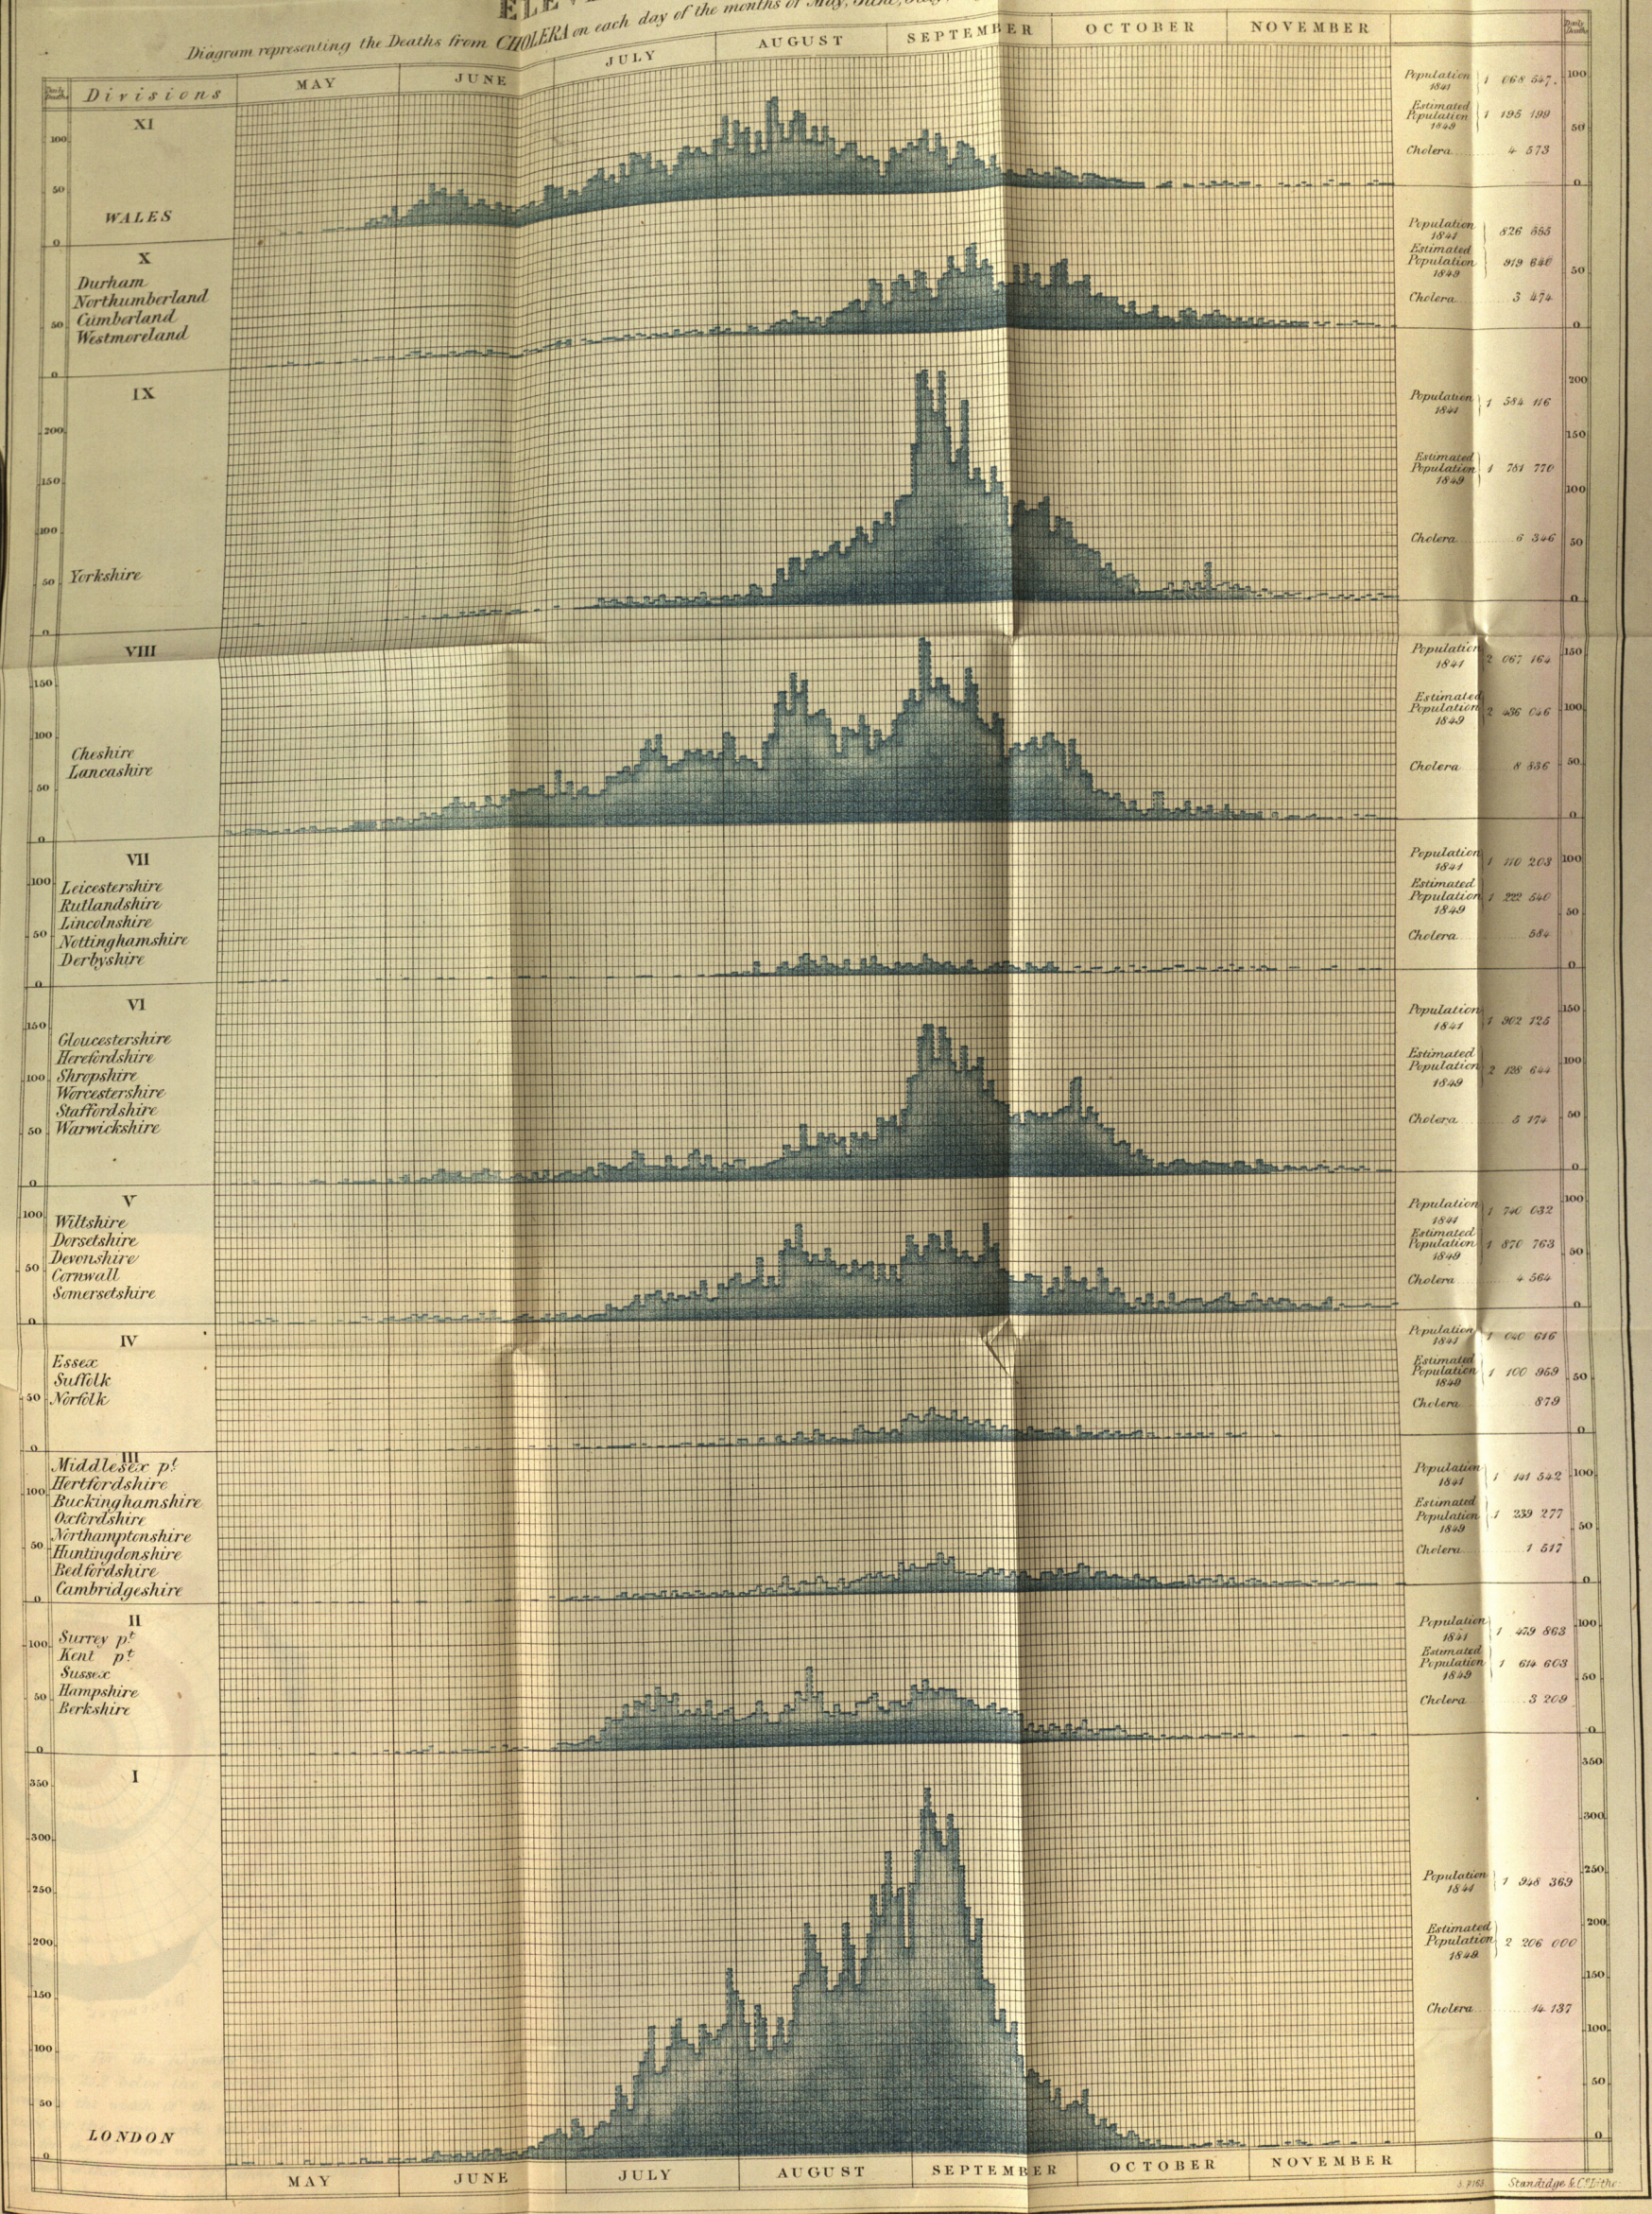

ELEVEN DIVISIONS OF ENGLAND

Diagram representing the Deaths from CHOLERA on each day of the months of May, June, July, August, September, October & November in the Year 1849.

Eleven Divisions of England. Diagram representing the deaths from cholera on each day of the months of May, June, July, August, September, October & November in the year 1849

General Register Office, Report on the Mortality of Cholera in England, 1848-49 (London: HMSO, 1852), Plate 3 facing page clxxiv.

Original from the University of Minnesota.